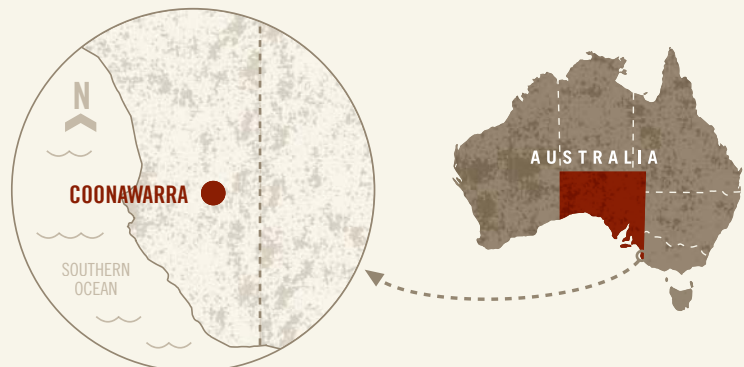

### ABOUT PENLEY ESTATE:

Penley Estate is located in the heart of one of Australia's greatest Cabernet wine regions: Coonawarra. Established in 1988 by the direct descendants of the pioneering Penfold and Tolley winemaking families, Coonawarra's famed Terra Rossa soils were selected for their ability to produce terroir-driven wines of true regional character. The Estate is now widely regarded as one of the region's leading producers.