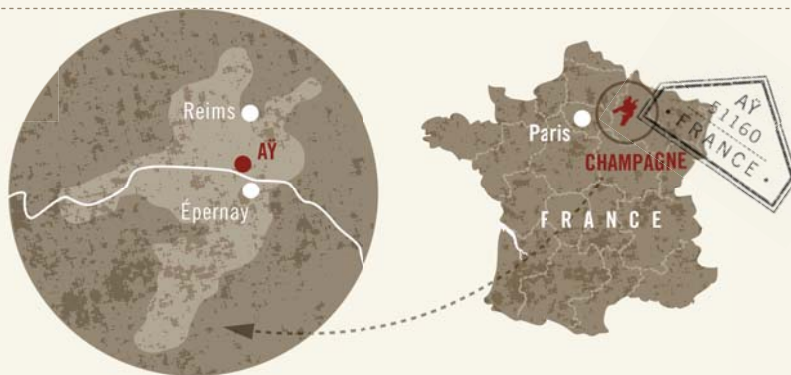

CRITICAL ACCLAIM :

93 pts/*Cellar Selection* Wine Enthusiast, 91 pts Wine & Spirits

ABOUT CHAMPAGNE COLLET :

The boutique house of Champagne Collet is located in the heart of Aÿ, one of Champagne's 17 Grand Cru villages and a UNESCO World Heritage Site. Since 1921, Champagne Collet has produced elegant and regionally distinctive cuvées from Grand Cru and Premier Cru vineyards. Their wines are centered on gastronomy and capture the artistic and joyful spirit of the Art Deco period.